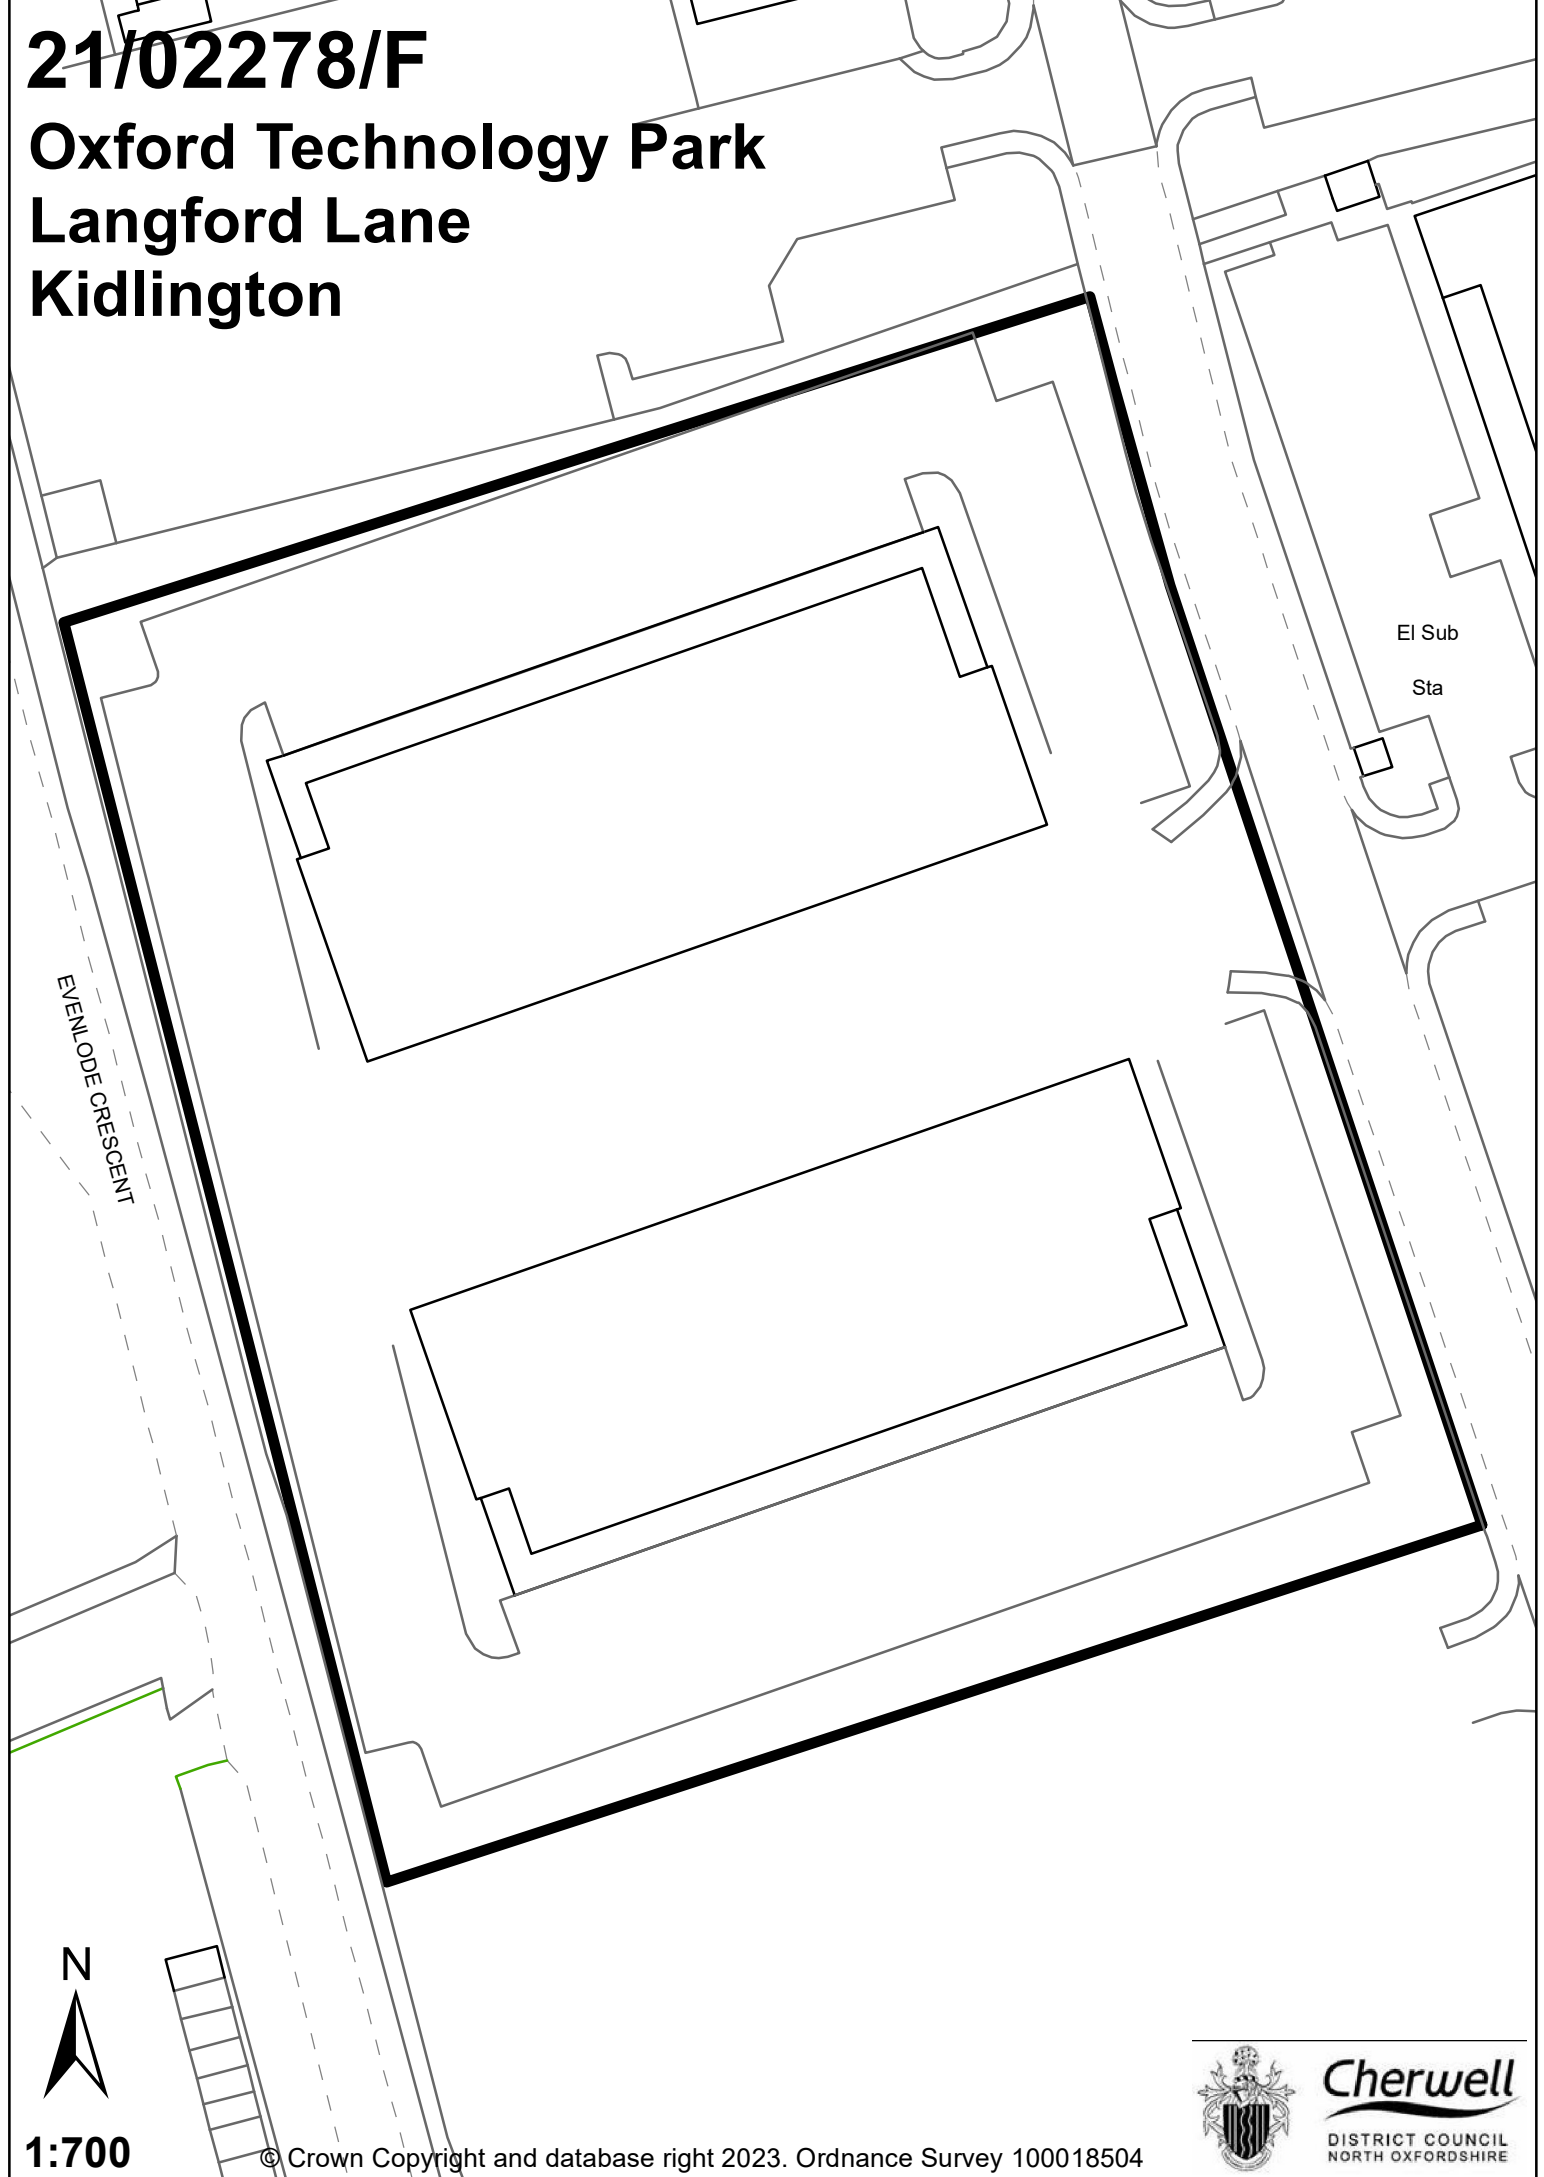

**21/02278/F**

**Oxford Technology Park  
Langford Lane  
Kidlington**

EVENING CRESCENT

El Sub  
Sta

**1:700**